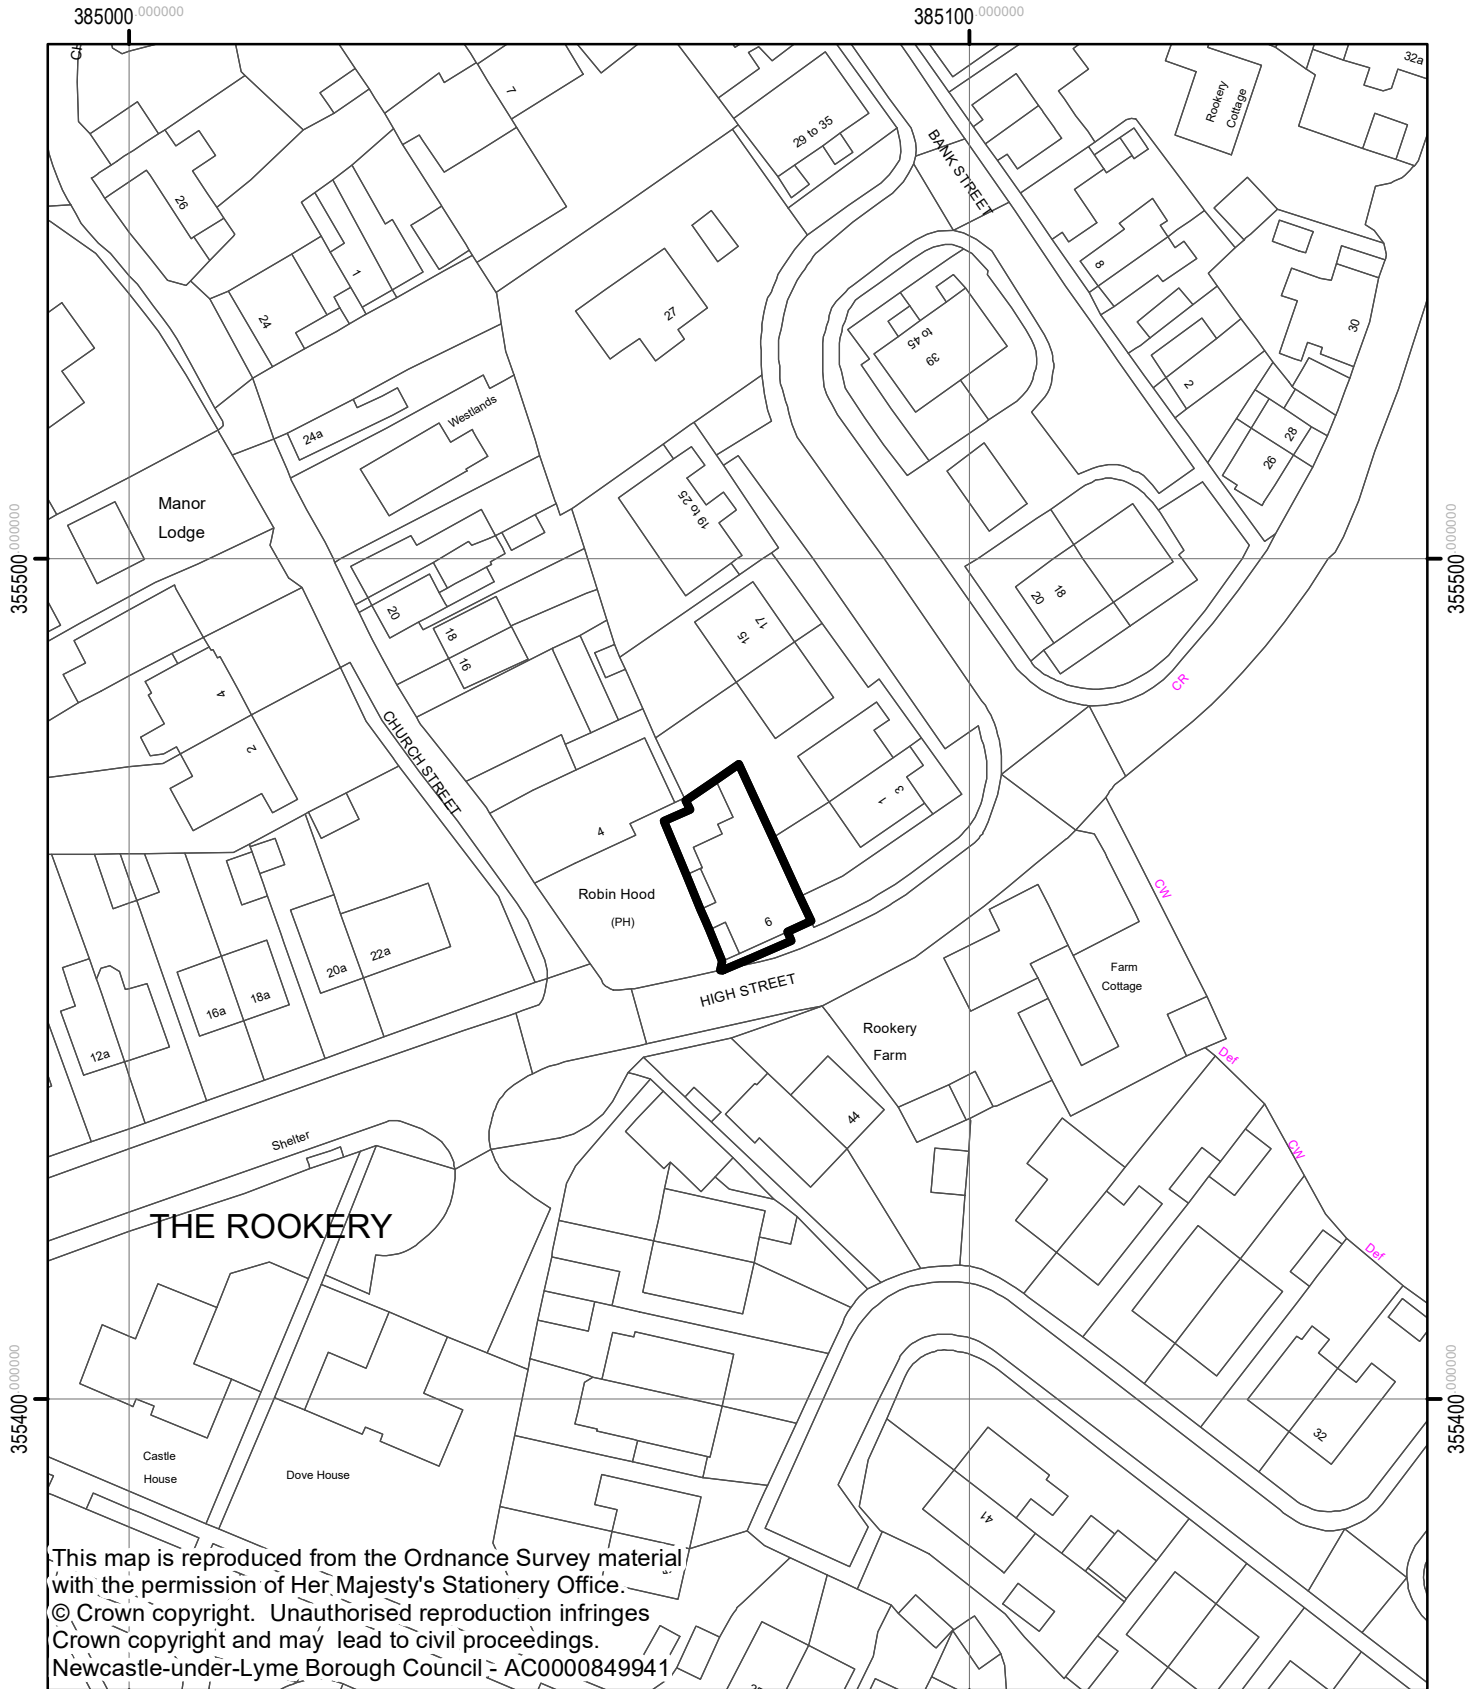

24/00547/FUL  
Robin Hood Inn  
High Street The Rookery

This map is reproduced from the Ordnance Survey material with the permission of Her Majesty's Stationery Office.  
© Crown copyright. Unauthorised reproduction infringes Crown copyright and may lead to civil proceedings.  
Newcastle-under-Lyme Borough Council - AC0000849941